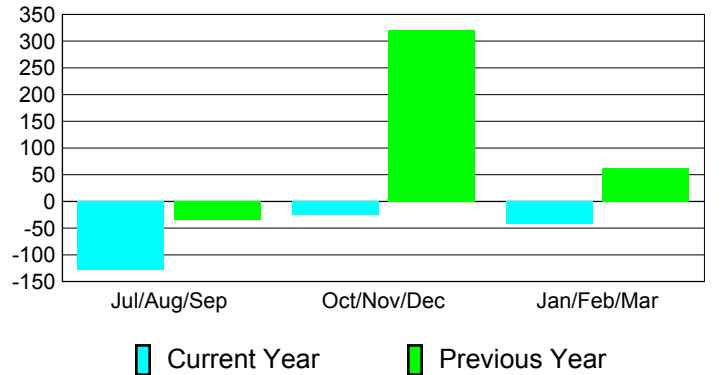

Comparison of Membership Gain/Loss

Current Year Compared to the Previous Year