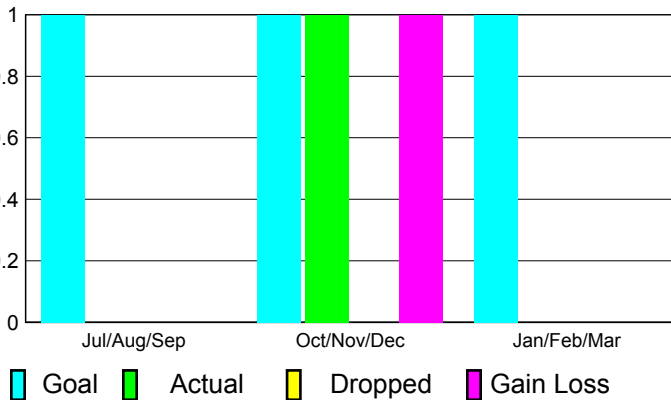

## CLUBS

Club Results  
2010-2011

Clubs  
2009-2010

Month	New Club Goal	Actual New Clubs	Actual Dropped Clubs	Gain/Loss of Clubs	Gain/Loss of Clubs
Jul/Aug/Sep	1	0	0	0	1
Oct/Nov/Dec	1	1	0	1	1
Jan/Feb/Mar	1	0	0	0	0
<b>Totals</b>	<b>3</b>	<b>1</b>	<b>0</b>	<b>1</b>	<b>2</b>

### Club Results 2010-2011

Goal, New, Dropped, Gain/Loss