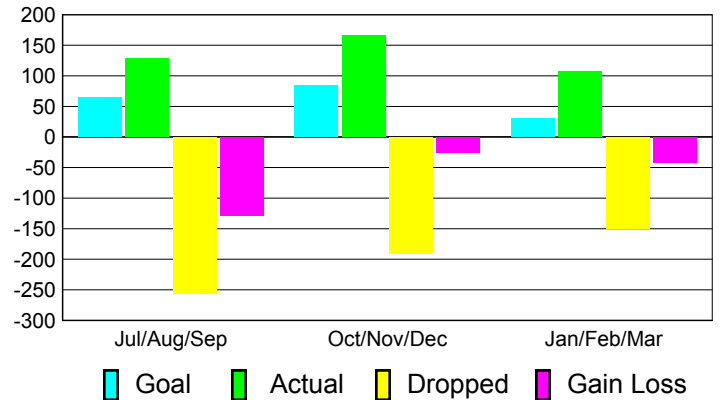

### YTD Status Quo Clubs 2010-2011

Status Quo Clubs Compared to Status Quo Members

## MEMBERSHIP

Membership Results  
2010-2011

Membership  
2009-2010

Month	Net Memb Goal	Actual New Memb	Actual Dropped Memb	Gain/Loss of Memb	Gain/Loss of Memb
Jul/Aug/Sep	65	128	-256	-128	-34
Oct/Nov/Dec	85	166	-191	-25	320
Jan/Feb/Mar	30	107	-149	-42	62
<b>Totals</b>	<b>180</b>	<b>401</b>	<b>-596</b>	<b>-195</b>	<b>348</b>

### Membership Results 2010-2011

Goal, New, Dropped, Gain/Loss

### Comparison of Membership Gain/Loss

Current Year Compared to the Previous Year